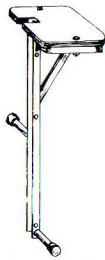

Volleyball Centre Post.
Model C-22

Volleyball Net.
Model 20N

Left

Volleyball End Post
Model F.S. 21.
Right

Judge's Stand.
Model JS

Double Centre Post
Model F.S. 21

Single Post Padding
Model PP

Double Post Padding
Model PPD